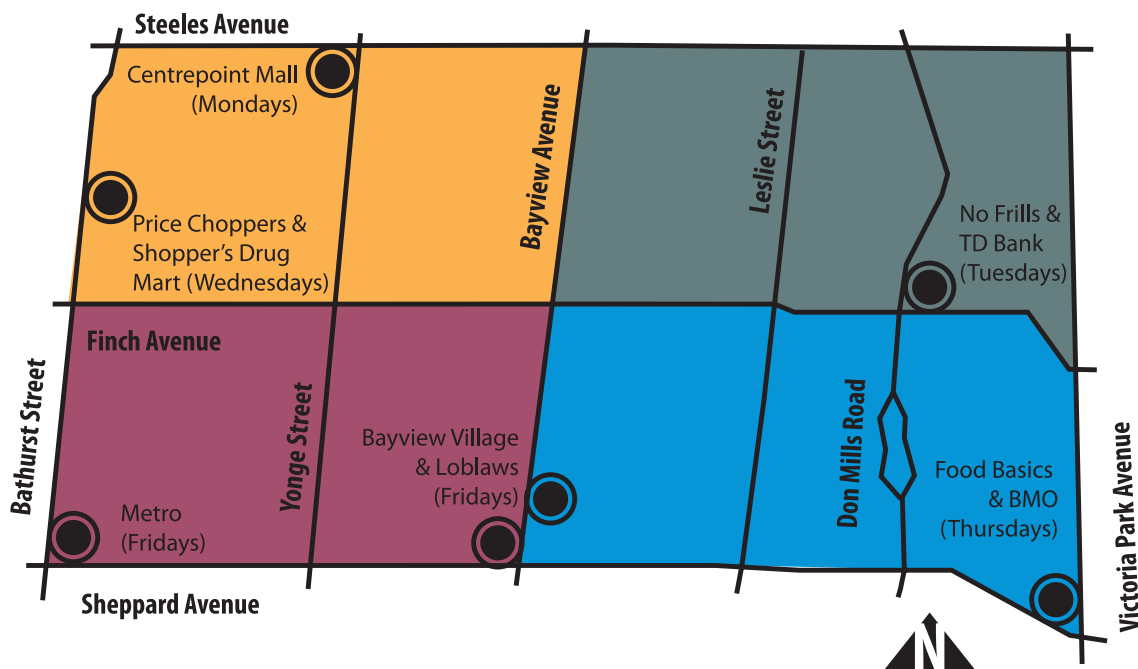

Group Shopping

Group Shopping

Meals on Wheels and More offers group shopping trips at a low cost each way per client (\$3.00 each way). Please see the map below for details on locations and days of group shopping trips. Clients are notified the day before of the time they will be picked up and are given two hours to shop.

For more information and to register, please contact our Support Services Coordinator at (416) 225-6041, ext. 317.

If you live...

-  Between Finch Avenue and Steeles Avenue, and between Bathurst Street and Bayview Avenue - **Centre Point Mall** at 6464 Yonge Street on Mondays, **Price Chopper and Shoppers Drug Mart** at 5990 Bathurst Street on Wednesdays
-  Between Finch Avenue and Steeles Avenue, and between Bayview Avenue and Victoria Park - **No Frills and TD Bank** at 3555 Don Mills Road on Tuesdays
-  Between Finch Avenue and Sheppard Avenue, and between Bayview Avenue and Victoria Park - **Bayview Village** at 2901 Bayview Avenue and **Loblaws** at 2877 Bayview Avenue on Fridays, **Food Basics and BMO** at 2450 Sheppard Avenue East on Thursdays
-  Between Finch Avenue and Sheppard Avenue, and between Bathurst Street and Bayview Avenue - **Bayview Village** at 2901 Bayview Avenue and **Loblaws** at 2877 Bayview Avenue on Fridays, **Metro** at 600 Sheppard Avenue West on Fridays